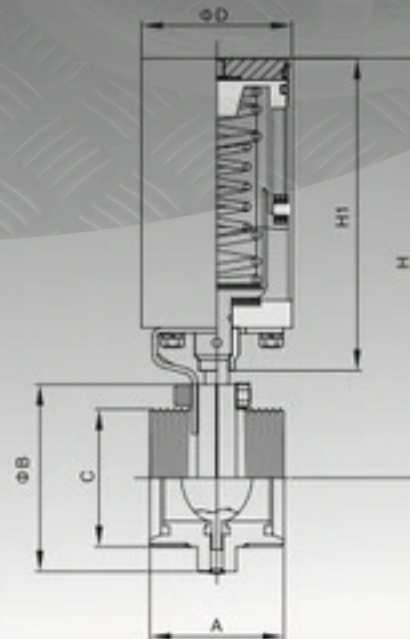

VÁLVULA SANITARIA BOLA

Two-Piece Clamped Ball Valve
Válvula de Bola Clamp de dos piezas

No. **DLaT057**

Size	Dimension(mm)				
	A	B	H	L	
3/4"	19	95.0	50.5	55.0	105.0
1"	25	115.0	50.5	55.0	105.0
1 1/4"	32	120.0	50.5	65.0	130.0
1 1/2"	38	140.0	50.5	65.0	150.0
2"	51	165.0	64.0	85.0	160.0

VÁLVULA SANITARIA MARIPOSA NEUMÁTICA

Pneumatic Butterfly Valve
Válvula Mariposa Neumática

No. **DLaT016**

Size	A	B	C	L	H	H1
DN15	66.0	78.0	34×1/8	85.0	222.5	180.5
DN20	66.0	78.0	44×1/8	85.0	222.5	180.5
DN25	66.0	78.0	52×1/8	85.0	222.5	180.5
DN32	70.0	82.0	58×1/8	85.0	224.5	180.5
DN40	74.0	88.0	65×1/8	85.0	227.5	180.5
DN50	78.0	110.0	78×1/8	85.0	238.5	180.5
DN65	84.0	127.0	95×1/8	85.0	247.0	180.5
DN80	90.0	140.0	110×1/4	85.0	253.5	180.5
DN100	108.0	160.0	130×1/4	85.0	263.5	180.5
DN125	130.0	190.0	160×1/4	133.0	418.0	298.0
DN150	150.0	225.0	190×1/4	133.0	435.5	298.0

VÁLVULA DE MUESTREO

304 Sample Valve

- 304 stainless steel
- Silicone O-ring and plunger ensure a leak-proof shut-off
- surface finish polished to sanitary standards
- end connections available: clamp and NPT
- sizes available: 1" clamp and 3/8" NPT
- temperature rating: 300° @ 200 PSI

NPT end configuration

clamp end configuration

Size	Type	Part Number		Dimensions (in)			Weight (lbs)
				A	B		
3/8"	NPT	BSVWNS-G375	3.58	.360	.235	.378	.72
1"	clamp	BSVWCS-G100	3.25	.360	.235	.378	.88
1"	butt-weld	NEW BSVWBS-G100	3.58	.360	.235	.235	.72