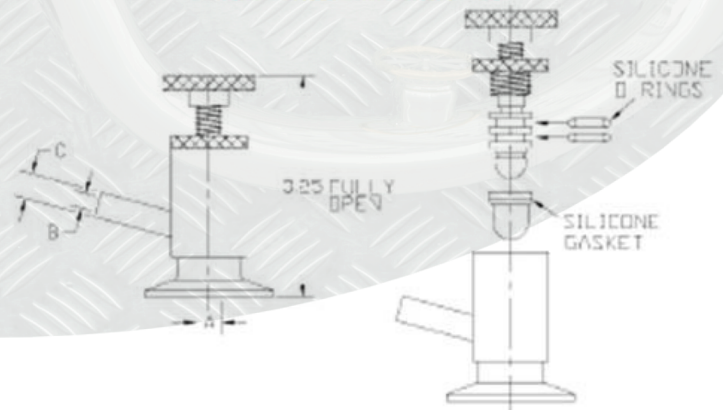

VÁLVULA SANITARIA BOLA

Two-Piece Clamped Ball Valve
Válvula de Bola Clamp de dos piezas

No. **DLaT057**

Size	Dimension(mm)				
	A	B	H	L	
3/4"	19	95.0	50.5	55.0	105.0
1"	25	115.0	50.5	55.0	105.0
1 1/4"	32	120.0	50.5	65.0	130.0
1 1/2"	38	140.0	50.5	65.0	150.0
2"	51	165.0	64.0	85.0	160.0

VÁLVULA DE MUESTREO

304 Sample Valve

- 304 stainless steel
- Silicone O-ring and plunger ensure a leak-proof shut-off
- surface finish polished to sanitary standards
- end connections available: clamp and NPT
- sizes available: 1" clamp and 3/8" NPT
- temperature rating: 300° @ 200 PSI

NPT end configuration

clamp end configuration

Size	Type	Part Number		Dimensions (in)			Weight (lbs)
				A	B		
3/8"	NPT	BSVWNS-G375	3.58	.360	.235	.378	.72
1"	clamp	BSVWCS-G100	3.25	.360	.235	.378	.88
1"	butt-weld	NEW BSVWBS-G100	3.58	.360	.235	.235	.72