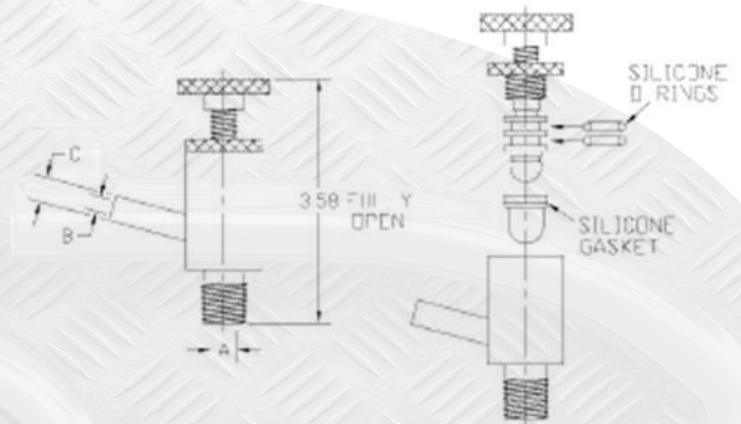

VÁLVULA SANITARIA BOLA

Two-Piece Clamped Ball Valve
Válvula de Bola Clamp de dos piezas

No. **DLaT057**

Size	Dimension(mm)				
	A	B	H	L	
3/4"	19	95.0	50.5	55.0	105.0
1"	25	115.0	50.5	55.0	105.0
1 1/4"	32	120.0	50.5	65.0	130.0
1 1/2"	38	140.0	50.5	65.0	150.0
2"	51	165.0	64.0	85.0	160.0

VÁLVULA SANITARIA MARIPOSA NEUMÁTICA

Pneumatic Butterfly Valve
Válvula Mariposa Neumática

No. **DLaT016**

Size	A	B	C	L	H	H1
DN15	66.0	78.0	34×1/8	85.0	222.5	180.5
DN20	66.0	78.0	44×1/8	85.0	222.5	180.5
DN25	66.0	78.0	52×1/8	85.0	222.5	180.5
DN32	70.0	82.0	58×1/8	85.0	224.5	180.5
DN40	74.0	88.0	65×1/8	85.0	227.5	180.5
DN50	78.0	110.0	78×1/8	85.0	238.5	180.5
DN65	84.0	127.0	95×1/8	85.0	247.0	180.5
DN80	90.0	140.0	110×1/4	85.0	253.5	180.5
DN100	108.0	160.0	130×1/4	85.0	263.5	180.5
DN125	130.0	190.0	160×1/4	133.0	418.0	298.0
DN150	150.0	225.0	190×1/4	133.0	435.5	298.0

VÁLVULA DE MUESTREO

304 Sample Valve

- 304 stainless steel
- Silicone O-ring and plunger ensure a leak-proof shut-off
- surface finish polished to sanitary standards
- end connections available: clamp and NPT
- sizes available: 1" clamp and 3/8" NPT
- temperature rating: 300° @ 200 PSI

NPT end configuration

clamp end configuration

Size	Type	Part Number		Dimensions (in)			Weight (lbs)
				A	B		
3/8"	NPT	BSVWNS-G375	3.58	.360	.235	.378	.72
1"	clamp	BSVWCS-G100	3.25	.360	.235	.378	.88
1"	butt-weld	NEW BSVWBS-G100	3.58	.360	.235	.235	.72